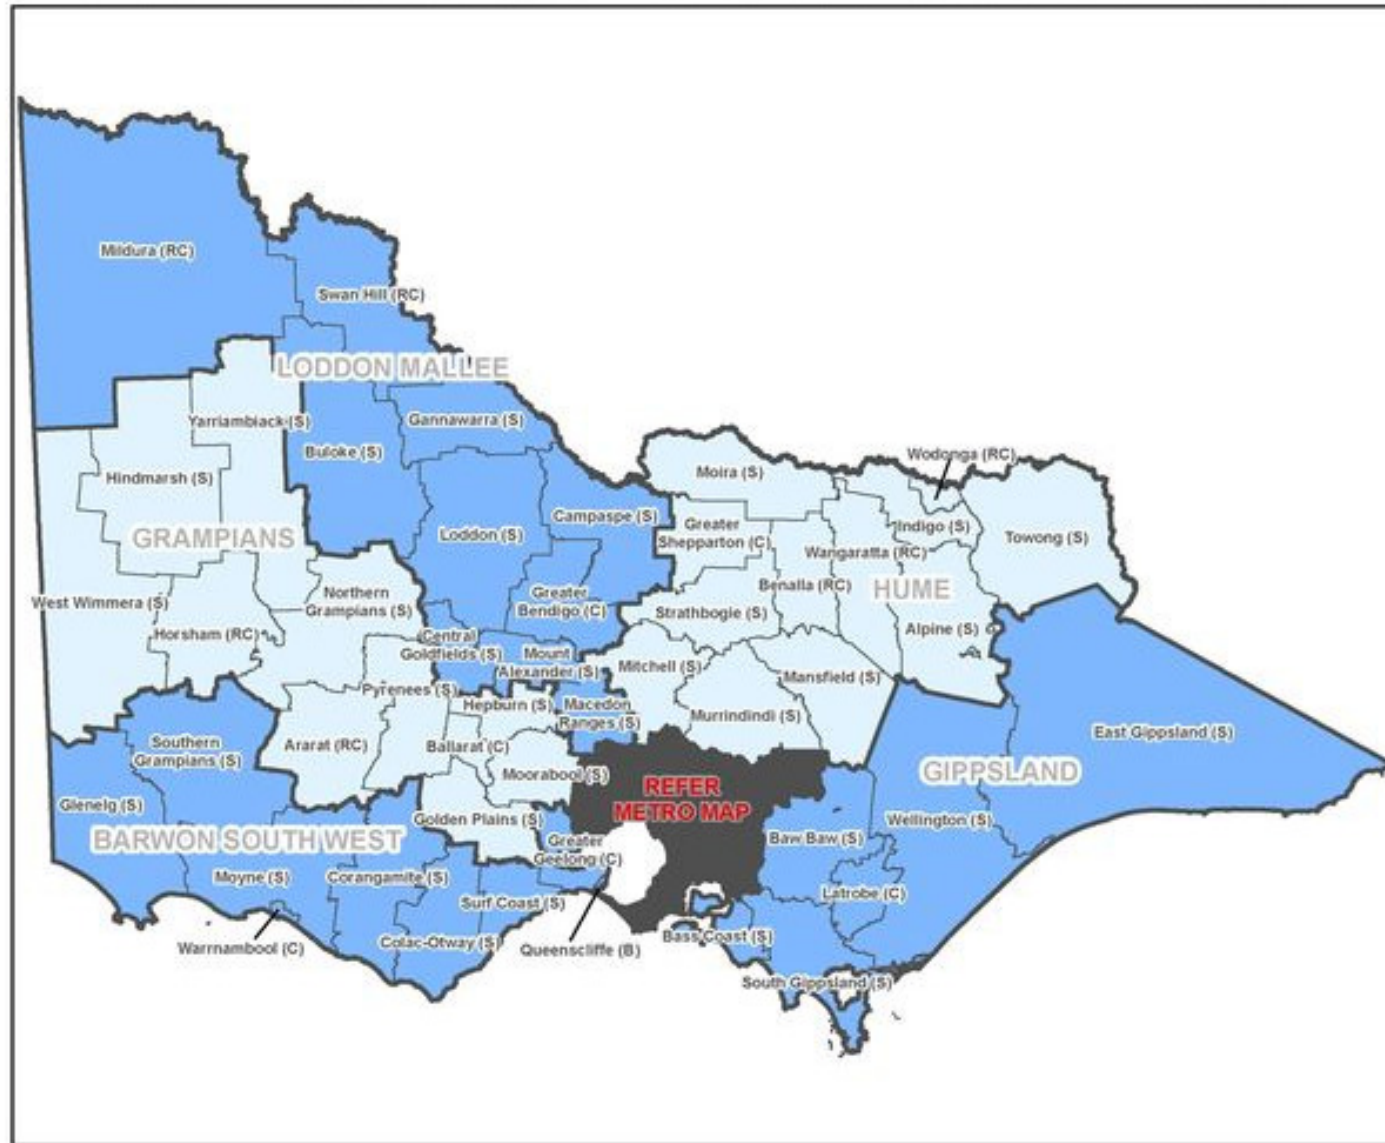

Victorian Government Regions and Local Government Areas (Rural Victoria)

Legend

- Vic Government Regions
- Local Government Areas

About the data :

Local Government Areas -
1259.0.30.001 - Australian Standard
Geographical Classification (ASGC) Digital
Boundaries (Intercensal), Australia, July
2010, Australian Bureau of Statistics (2010)

Victorian Government Regions - derived
from Local Government Areas

LGA status types -
(B) = Borough
(C) = Council
(RC) = Rural City
(S) = Shire

Map prepared by :

Modelling, GIS and Planning Products
Business Planning and Communications Branch
Strategy and Policy Division
Department of Health